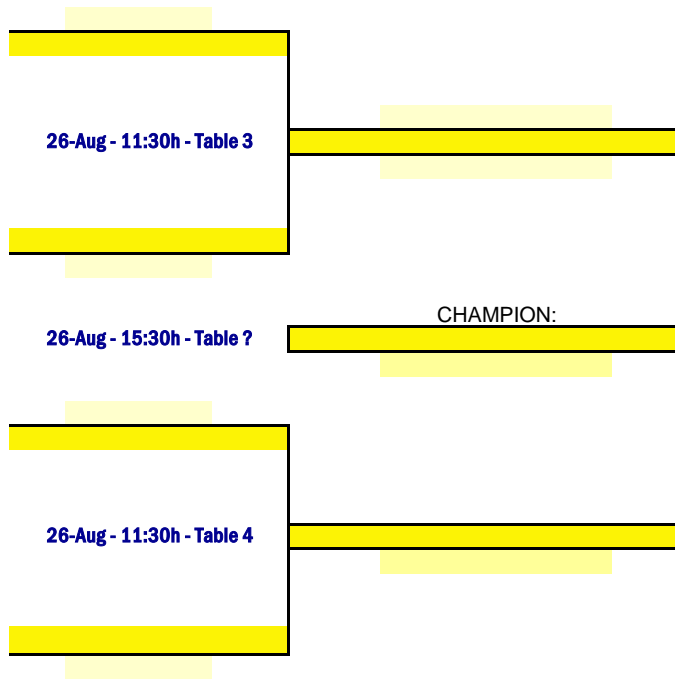

CADET GIRLS' TEAM - FIRST STAGE

2 teams advance from each group to the Main Draw.

Second Stage Draw on 25th August 10 minutes after of the last match. Second stage matches start on 26th August

Day	Time	Table	Match
25-Aug	10:00	7	1-3
25-Aug	14:00	1	1-2
25-Aug	18:00	8	2-3

CADET GIRLS - GROUP 1					1	2	3	4
1	801	GUA-PUR	MIX			-	-	-
2	804	EL SALVADOR B	ESA		-		-	-
3	806	PAR-ESA	MIX		-	-		-
4	X	BYE	0		-	-	-	

Points	Pos.

Day	Time	Table	Match
25-Aug	10:00	8	1-3
25-Aug	14:00	2	1-2
25-Aug	18:00	7	2-3

CADET GIRLS - GROUP 2					1	2	3	4
1	802	EL SALVADOR A	ESA			-	-	-
2	803	ECUADOR	ECU		-		-	-
3	805	EL SALVADOR C	ESA		-	-		-
4	X	BYE	0		-	-	-	

Points	Pos.

CADET GIRLS' TEAM - MAIN DRAW

CADET BOYS' TEAM - FIRST STAGE