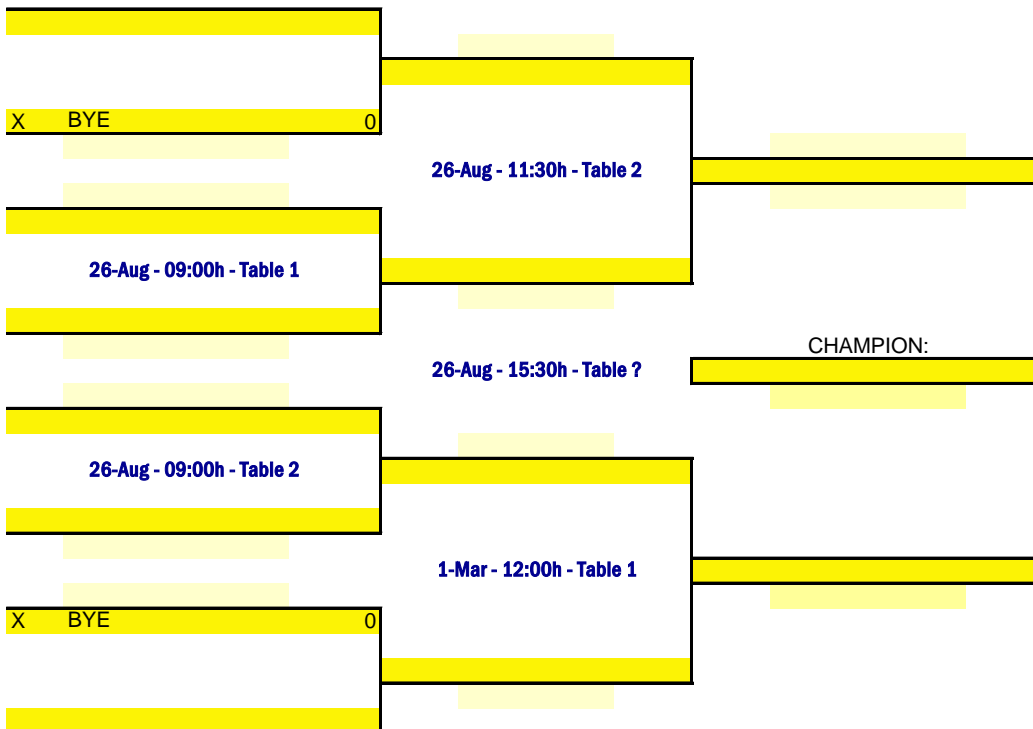

CADET BOYS' TEAM - FIRST STAGE

2 teams advance from each group to the Main Draw.

Second Stage Draw on 25th August 10 minutes after of the last match. Second stage matches start on 26th August

Day	Time	Table	Match
25-Aug	10:00	1	1-3
		2	2-4
25-Aug	14:00	3	1-2
		4	3-4
25-Aug	18:00	5	1-4
		6	2-3

CADET BOYS - GROUP 1				1	2	3	4
1	701	PAR-ECU	MIX		-	-	-
2	702	EL SALVADOR A	ESA	-		-	-
3	704	SWEDEN A	SWE	-	-		-
4	708	PANAMA A	PAN	-	-	-	

Points	Pos.

Day	Time	Table	Match
25-Aug	10:00	3	1-3
		4	2-4
25-Aug	14:00	5	1-2
		6	3-4
25-Aug	18:00	1	1-4
		2	2-3

CADET BOYS - GROUP 2				1	2	3	4
1	706	EL SALVADOR C	ESA		-	-	-
2	712	COSTA RICA B	CRC	-		-	-
3	707	TRINIDAD AND TOBAG	TTO	-	-		-
4	710	GUATEMALA	GUA	-	-	-	

Points	Pos.

Day	Time	Table	Match
25-Aug	10:00	5	1-3
		6	2-4
25-Aug	14:00	7	1-2
		8	3-4
25-Aug	18:00	3	1-4
		4	2-3

CADET BOYS - GROUP 3				1	2	3	4
1	703	EL SALVADOR B	ESA		-	-	-
2	705	SWEDEN B	SWE	-		-	-
3	709	PANAMA B	PAN	-	-		-
4	711	COSTA RICA A	CRC	-	-	-	

Points	Pos.

CADET BOYS' TEAM - MAIN DRAW

1st Group 1

1st Group 2