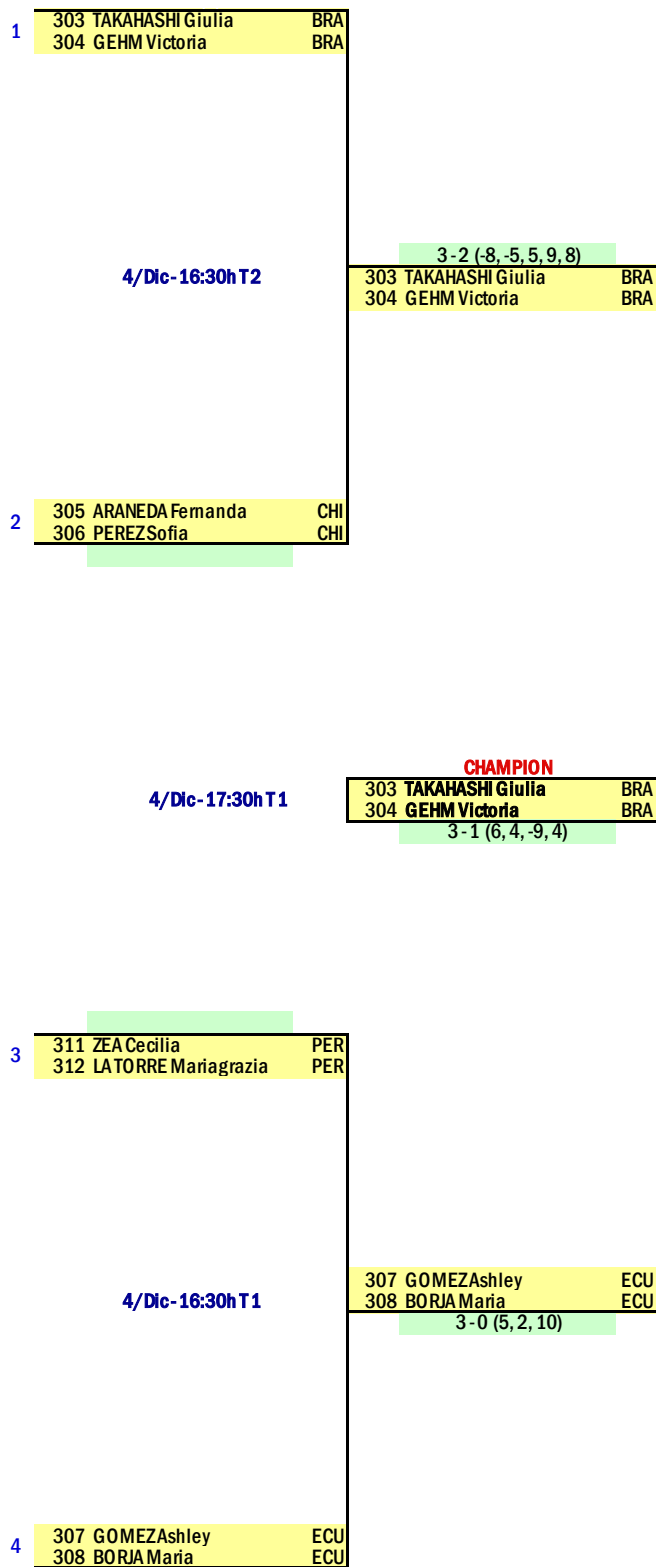

CADET GIRLS' DOUBLES - FIRST STAGE (2 GROUPS)

2 players advance from each group to the Main Draw. Second Stage Draw will start at 16:30 on 4th December

Match	Date	Time	Table	Cadet Girls' Doubles - Grupo 1				1	2	3	4	Pts.	Pos.
1-3	4-Dec	15:00	1	1	303	TAKAHASHI Giulia-GEHM Victoria	BRA		3 - 0 6, 9, 4	3 - 0 8, 6, 5		4	1
1-2	4-Dec	15:25	4	2	311	ZEA Cecilia-LA TORRE Mariagrazia	PER	0 - 3		3 - 0 6, 11, 6		3	2
2-3	4-Dec	15:50	3	3	309	MENCIA Cristina-CUENCA Rebeca	PAR	0 - 3	0 - 3			2	3
				4	X	BYE-BYE		0					

Match	Date	Time	Table	Cadet Girls' Doubles - Grupo 2				1	2	3	4	Pts.	Pos.
1-3 2-4	4-Dec	15:00	2 3	1	305	ARANEDA Fernanda-PEREZ Sofia	CHI		1 - 3 10, -9, -10, -9	3 - 0 10, 6, 7	3 - 0 3, 4, 7	5	2
1-2 3-4	4-Dec	15:25	5 6	2	307	GOMEZ Ashley-BORJA Maria	ECU	3 - 1		3 - 0 7, 8, 9	3 - 0 2, 7, 5	6	1
1-4 2-3	4-Dec	15:50	2 1	3	301	RIMBA Mary-AGUANTA Yoselin	BOL	0 - 3	0 - 3		3 - 0 3, 2, 2	4	3
				4	313	CASARETTO Avril-FERNANDEZ Emilia	URU	0 - 3	0 - 3	0 - 3		3	4