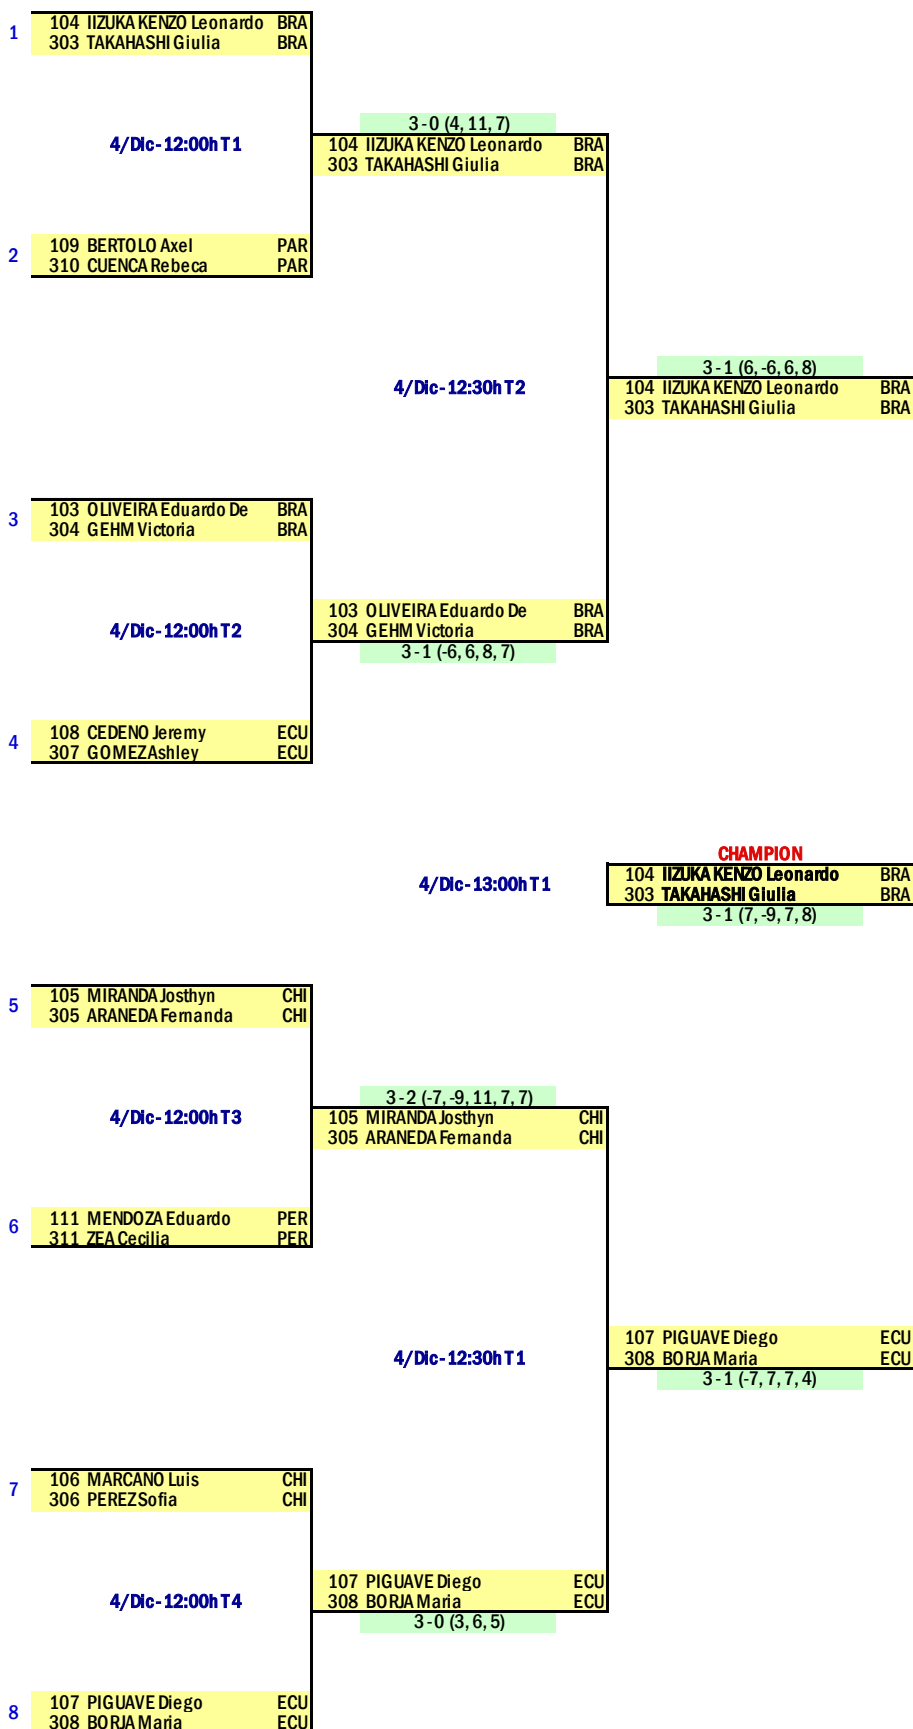

CADET MIXED DOUBLES - FIRST STAGE (4 GROUPS)

2 players advance from each group to the Main Draw. Second Stage Draw on 9th December at 16:15h on the Meeting Room

Match	Date	Time	Table	Cadet Mixed Doubles - Grupo 1				1	2	3	4	Pts.	Pos.
1-3	4-Dec	10:00	1	1	104	IZUKA KENZO Leonardo-TAKAHASHI Giulia	BRA		3 - 0 6, 7, 4	3 - 0 1, 7, 9		4	1
1-2	4-Dec	10:35	5	2	110	AYALA Matias-MENCIA Cristina	PAR	0 - 3		0 - 3 -8, -10, -10		2	3
2-3	4-Dec	11:10	6	3	111	MENDOZA Eduardo-ZEA Cecilia	PER	0 - 3	3 - 0			3	2
				4	X	BYE-BYE	0						

Match	Date	Time	Table	Cadet Mixed Doubles - Grupo 2				1	2	3	4	Pts.	Pos.
1-3	4-Dec	10:00	2	1	107	PIGUAVE Diego-BORJA Maria	ECU		3 - 0 5, 4, 7	3 - 0 3, 1, 5		4	1
1-2	4-Dec	10:35	6	2	109	BERTOLO Axel-CUENCA Rebeca	PAR	0 - 3		3 - 0 8, 5, 5		3	2
2-3	4-Dec	11:10	5	3	114	AMBROSONI Matias-FERNANDEZ Emilia	URU	0 - 3	0 - 3			2	3
				4	X	BYE-BYE	0						

Match	Date	Time	Table	Cadet Mixed Doubles - Grupo 3				1	2	3	4	Pts.	Pos.
1-3 2-4	4-Dec	10:00	3 4	1	105	MIRANDA Josthyn-ARANEDA Fernanda	CHI		3 - 2 7, 6, -11, 7, 6	3 - 0 4, 8, 8	3 - 1 -6, 6, 9, 6	6	1
1-2 3-4	4-Dec	10:35	1 2	2	112	LUNA NUNEZ Juan-LA TORRE Mariagrazia	PER	2 - 3		2 - 3 10, 4, -10, -6, -4	3 - 1 11, 5, -10, 9	4	3
1-4 2-3	4-Dec	11:10	4 3	3	103	OLIVEIRA Eduardo De-GEHM Victoria	BRA	0 - 3	3 - 2		3 - 0 12, 7, 8	5	2
				4	101	FERNANDEZ Fernando-RIMBA Mary	BOL	1 - 3	1 - 3	0 - 3		3	4

Match	Date	Time	Table	Cadet Mixed Doubles - Grupo 4				1	2	3	4	Pts.	Pos.
1-3 2-4	4-Dec	10:00	5 6	1	108	CEDENO Jeremy-GOMEZ Ashley	ECU		3 - 1 7, 7, -2, 5	3 - 1 6, 3, -11, 4	3 - 0 3, 11, 10	6	1
1-2 3-4	4-Dec	10:35	3 4	2	106	MARCANO Luis-PEREZ Sofia	CHI	1 - 3		3 - 0 5, 11, 5	3 - 0 2, 9, 3	5	2
1-4 2-3	4-Dec	11:10	2 1	3	113	DEMATTOSEsteban-CASARETTO Avril	URU	1 - 3	0 - 3		2 - 3 -8, 12, 3, -6, -7	3	4
				4	102	TAPIA Herlan-AGUANTA Yoselin	BOL	0 - 3	0 - 3	3 - 2		4	3

CADET MIXED DOUBLES